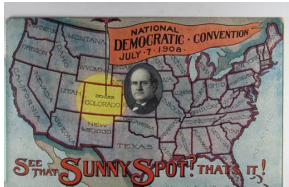

961. 1908 Democratic Convention, Denver Colorado, Unusual w/ Bryan Portrait DB m cor cr F-VF .. $150.00