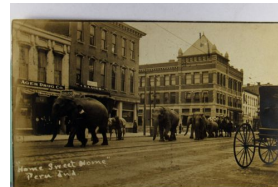

317. Buffalo Bill's Wild West Show, "Chief Iron Tail...", Tinted Printed Photo UB m edge cr Near VF .. \$15.00

318. Barnum & Bailey Circus Performer Funeral, Real Photo w/ AZO P.C. back, July 16 & 17, 1918, Bloomington & Jacksonville, Illinois m cor wear & m thin F-VF .. \$100.00