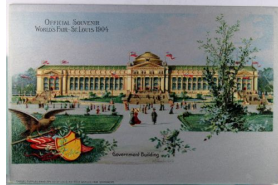

363. 1904 St. Louis Expo., Cupples pub. Silver Ser., Government Bld. UB m cor wear VF .. $15.00