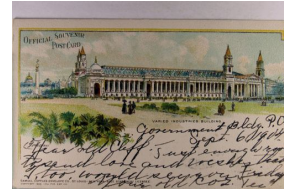

359. 1904 St. Louis Ex., Hold to the Light, Die Cue, Palace of Manuf., Adv. H. Mueller Mfg. Co., Decatur, Illinois UB cor cr F-VF .. \$60.00

360. 1904 St. Louis Expo., Cupples Pub., Varied Industries Building, Used w/ Expo. Station Cancel & Stamp p wof F-VF .. \$30.00