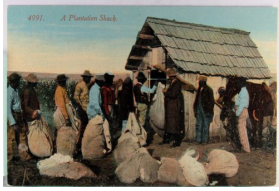

262. Tinted Printed Photo, "A Plantation Shack", #4991 DB Near VF .. $20.00