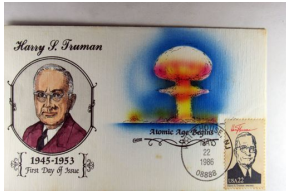

981. Harry Truman, 1986 First Day Cover w/ Hand Painted Collins Cachet, Incl. Atomic Explosion VF .. $40.00