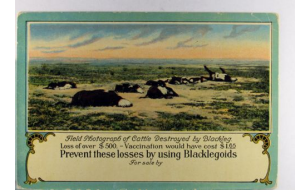

44. Adv. 5A Storm King Horse Blanket DB m cor wear Near VF .. \$10.00

45. Adv. Blacklegoids Cattle Vaccinations, Detroit, Michigan DB m cor cr & wear Near F-VF .. \$15.00

46. Adv. Templin's Ideal Seeds & Plants, Used 1908 UB m cor cr Near F-VF .. \$15.00