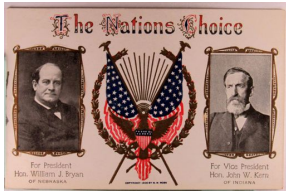

971. William Bryan and John Kern Campaign P.C., cpr. 1908 by Rose DB emb m ink on edge VF .. $20.00