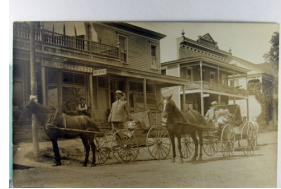

1204. Horse-Drawn Mail Delivery Wagons w/ Postmen, Real Photo w/ Bingo P.C. back, Burlington Flats, New York VF .. $150.00