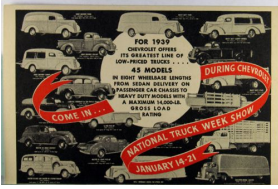

1281. Adv. 1939 Chevy National Truck Week VF .. $20.00