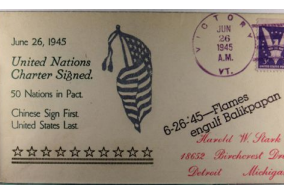

1143. Cover, W.W. II, Patriotic Cover w/ Linto Cachet, Used June 26, 1941 w/ Purple Victory Cancel VF .. $15.00