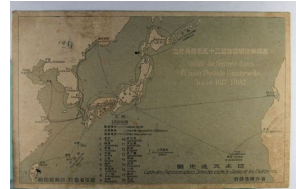

1225. Japanese Jubile of l'Entree Union Postal Universelle, CTO UB m spots Near VF .. $80.00