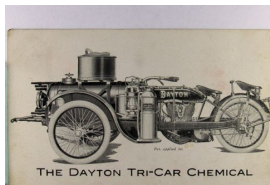

1263. Adv. Dayton Tri-Car Chemical, Unusual DB cor cr F-VF .. \$25.00

1264. Adv. Oldsmobile, HTL, Die Cut, "Detroit's Pride" UB m cor album marks F-VF .. \$25.00

1265. Adv. Vanden Plas Auto Bodies, French Pub. DB VF .. \$15.00