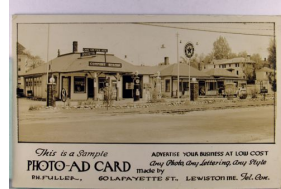

1209. Adv. Photo-Ad Postcards for Businesses, Real Photo, Lewiston, Maine, Used 1935 Near VF .. $25.00