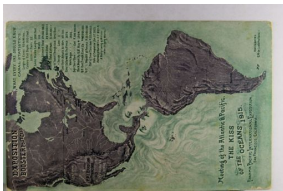

426. 1915 Pan-Pac. Int. Expo. w/ Fantasy Map, Used 1911 DB m cor wear Near VF .. $15.00