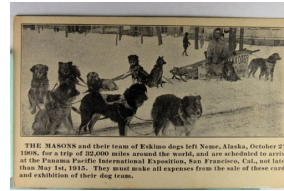

424. 1915 Pan-Pac. Expo., "The Masons & Eskimo Dogs", Traveling to Expo. DB m cor wear F-VF .. \$20.00

425. 1915 Pan-Pac. Int. Expo. DB VF .. \$15.00

426. 1915 Pan-Pac. Int. Expo. w/ Fantasy Map, Used 1911 DB m cor wear Near VF .. \$15.00