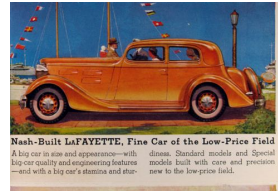

1314. Double Card Adv. 1934 Nash Autos VF .. $10.00