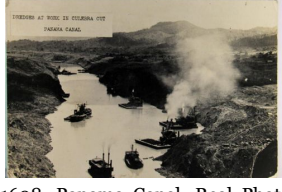

1608. Panama Canal, Real Photo w/ AZO P.C. back cor wear Near F-VF .. $10.00