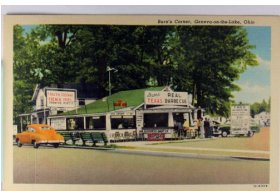

86. Adv. Burn's Corner Texas BBQ, Geneva-on-the-Lake, Ohio, Curt Teich Pub. L VF .. $20.00