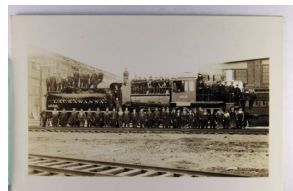

1440. Train, Real Photo w/ AZO P.C. back, "Lackawanna" VF .. $15.00