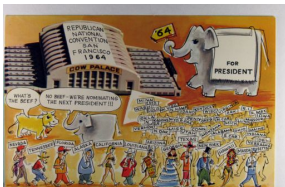

1036. 1964 Republican National Convention C VF .. $10.00