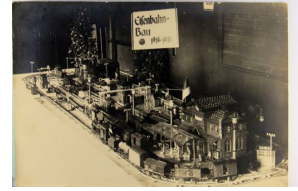

1450. Model Train, German Real Photo VF .. $25.00