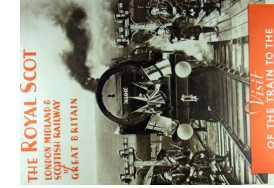

1453. Booklet Adv. Royal Scot Railway for 1933 Chicago Expo. m cor wear Near F-VF .. $15.00