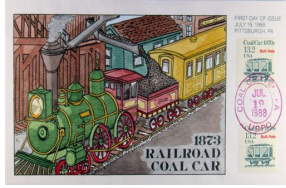

1452. Hand-Painted First Day Cover by Collins, "1873 Railroad Coal Car", 1988 VF .. $20.00