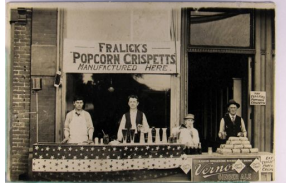

36. Adv. Schlitz Beer, Milwaukee, Wisconsin, Curt Teich Pub. L Near VF .. \$30.00

37. Adv. Fralicks Popcorn Crispetts, Real Photo, Used Milan, Michigan 1911 m cor cr F-VF .. \$30.00

38. Adv. Cracker Jacks, The Cracker Jack Bears Ser., #11, w/ Circus Theme DB m cor wear VF .. \$20.00