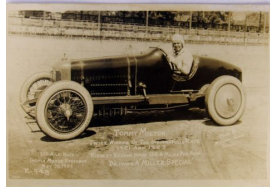

1283. Auto Racing, 1924 Indianapolis Motor Speedway, Real Photo by Jones w/ AZO P.C. back edge crs F-VF .. $25.00