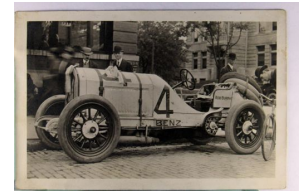

1275. Auto Racing, Real Photo w/ Cyko P.C. back, "Bob Burman.. Benz", Used 1911 Near VF .. $25.00