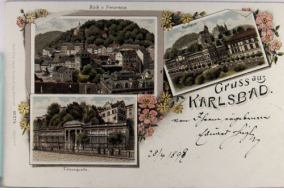

1522. Czechoslovakia, Gruss aus Karlstad Multi-View, German Pub., #274, Used 1898 m cor wear & pwof F-VF .. $20.00