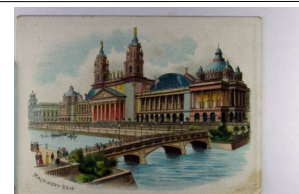

405. 1893 Columbian Expo., Trade Card w/ Adv. on back cor st F-VF .. $20.00