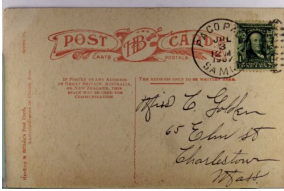

1552. Samoa, Pago Pago, Used 1907 Pago-Pago, Samoa w/ U.S. Stamp to Mass. DB F-VF .. $15.00