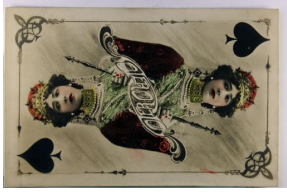

451. Otero, Playing Card Related, Tinted Real Photo Montage, Used UB VF .. $60.00