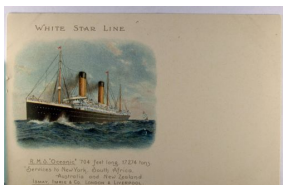

1326. Adv. White Star Line, R.M.S. Oceanic, Quality Printed UB m edge tear near VF .. $15.00