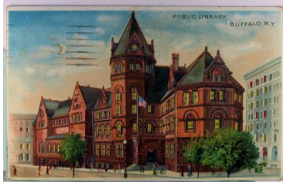

813. Hold to the Light, Die-Cut, "Public Library, Buffalo, New York", Used 1914 UB cof & m cor wear F-VF .. $15.00