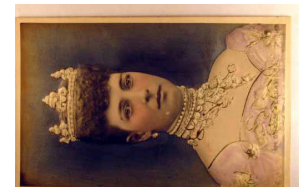

1500. H.M. Queen Alexandra, Quality Tinted Photo in bas-Relief Style Pub. Warwick Bros. in Canada DB VF .. $25.00