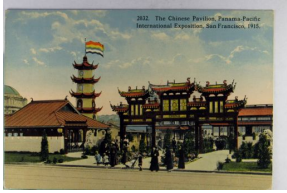

441. 1915 Pan. Pac. Expo., Chinese Pavillion DB VF .. $15.00