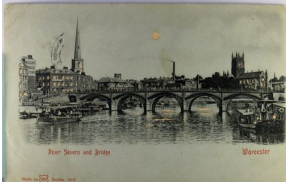

832. Hold to the Light, Die-Cut, Worcester, Used DB cor crs F .. $10.00