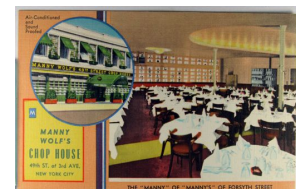

55. Adv. Manny Wolf's Chop House Restaurant, New York City L VF ..$15.00