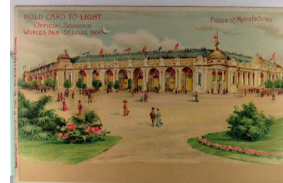

819. Hold to the Light, Die-Cut, 1904 St. Louis Expo., "Palace of Manufactures" UB VF .. $45.00