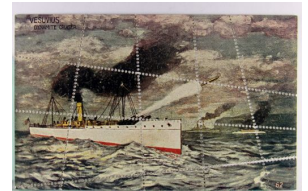

855. Puzzle Postcard, "Vesuvius Dynamite Cruiser", PCK Pub. #62 DB VF .. $35.00