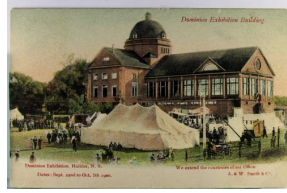

434. 1906 Halifax Industrial Expo., Tinted Photogravure, "Dominion Building", Used 1906 DB Near VF .. $15.00