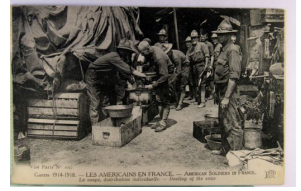

1070. (12) Twelve Cards, French Pub., Photogravure, "Les Americains en France" DB Gen F-VF .. $50.00