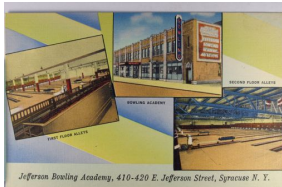

1160. Bowling, Jefferson Bowling Academy, Syracuse, New York L VF .. $25.00