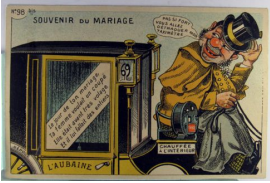

806. Novelty, Open Window to Reveal Kissing Couple, French Pub. DB m cor cr Near VF .. $35.00