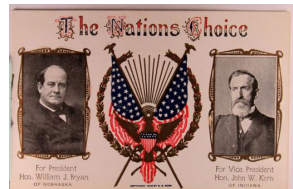

991. William Bryan and John Kern Campaign P.C., cpr. 1908 by Rose DB emb m ink on edge VF .. $20.00