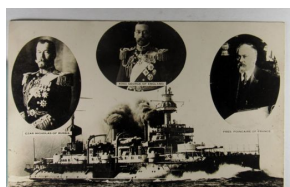

1506. Russian Royalty etc, Incl. Czar Nicholas, Real Photo, Used 1914 Nova Scotia m cor cr Near VF .. $50.00