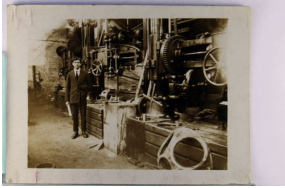

251. Bakery Interior w/ Bread Pans, Real Photo w/ AZO P.C. back VF .. \$20.00

252. Women Working at Machinery, Real Photo w/ AZO P.C. back edge cr & m wear Near F-VF .. \$20.00

253. Man w/ Machinery, British Real Photo Trimmed to Court Size, "Rhodes Motor..1914" wear F .. \$15.00