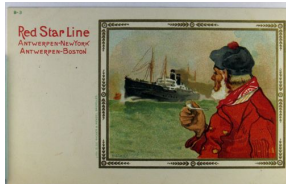

1323. Adv. Red Star Line UB VF .. $20.00