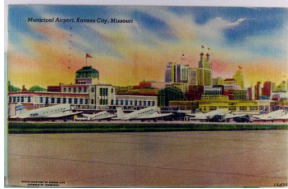

1299. Adv. Air France, French Pub. Colorful m cor wear Near VF .. \$15.00

1300. Sherman Field, Ft. Leavenworth, Kansas L VF .. \$10.00

1301. Municipal Airport, Wichita, Kansas, Hanger & Admin. Bld L m cor wear F-VF .. \$10.00