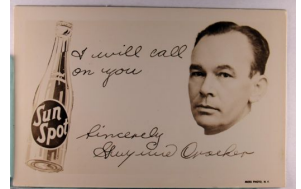

10. Adv. Sun Spot Soda, Real Photo by Moss Photo, New York VF .. $60.00