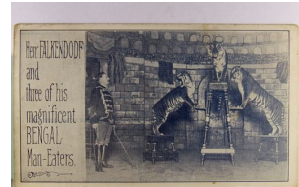

360. Adv. Bostock Animal Show w/ Lion Tamer, Incl. Bengal Tigers, "Her Falkendorf", #7 m cor wear F-VF .. $25.00