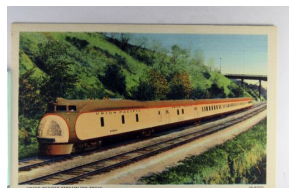

1354. Edmund Fitzgerald Pre-Sinking, Curt Teich Pub. L VF .. \$10.00

1355. Adv. Northern Pacific Railroad, "Lillian Russell" & "Great Big Potatoes", Used 1915 DB m cor wear F-VF .. \$30.00

1356. Adv. Union Pacific Streamline Train, Curt Teich Pub. L VF .. \$20.00