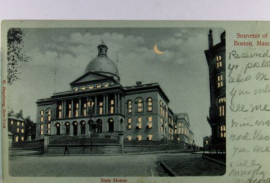

816. Hold to the Light, Die-Cut, Boston, Massachusetts, State House, Used Same 1904 UB edge tear & p wof F-VF .. $15.00